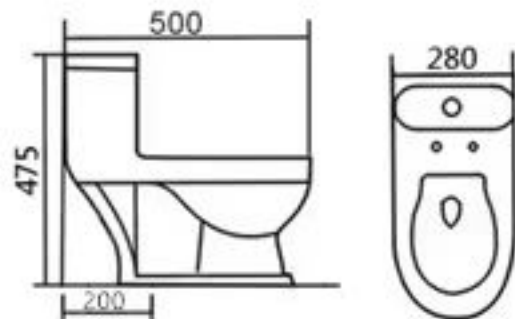

Model: 222

Children's one piece toilet

Flushing system: Washdown

Size: 500x285x530MM

S-trap: 200/300MM

Vitreous china

Colour

Page